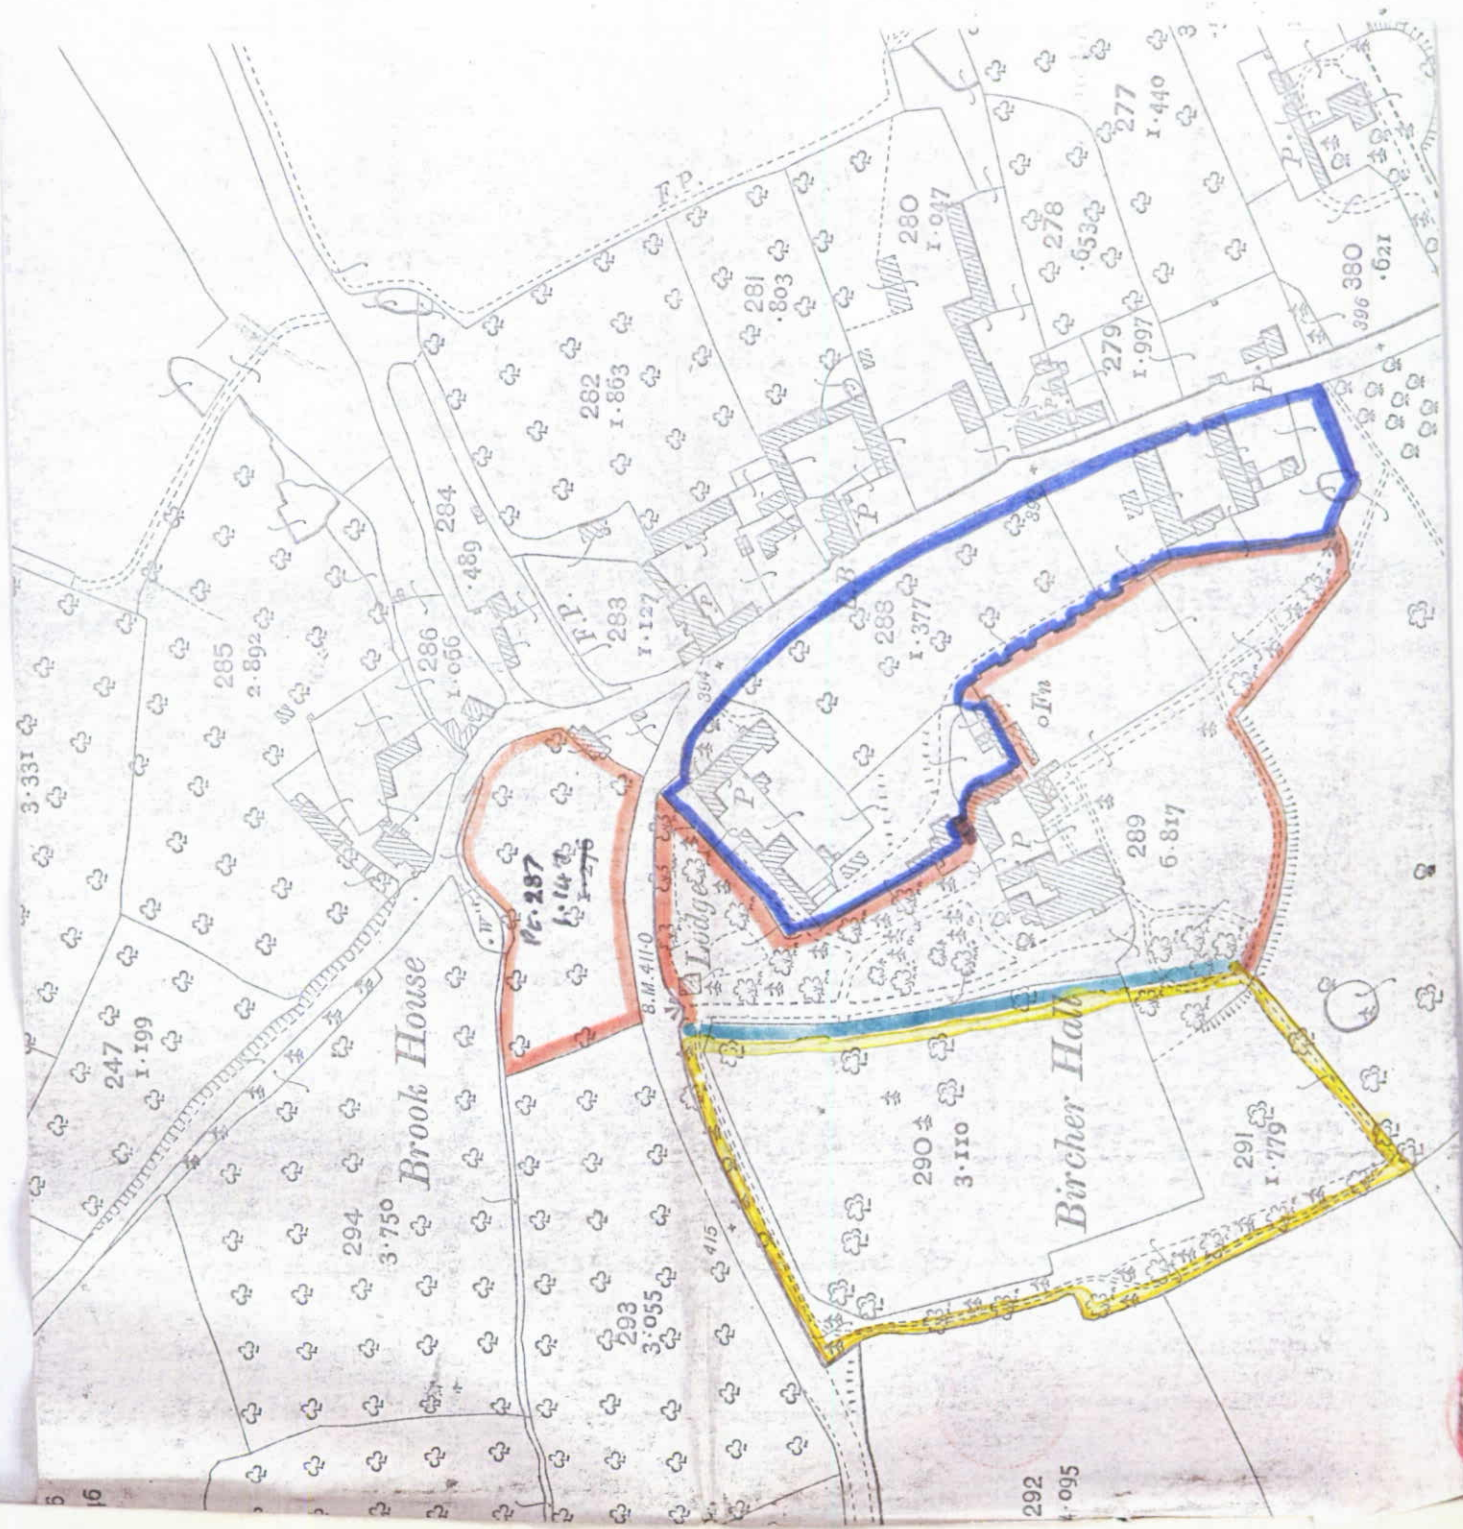

These are the notes referred to on the following official copy

Title Number HE37886

The electronic official copy of the document follows this message.

This copy may not be the same size as the original.

Please note that this is the only official copy we will issue. We will not issue a paper official copy.

OFFICIAL COPY issued by
 TELFORD
 DISTRICT LAND REGISTRY
 Title No: 1.E.35591
 COPY (liable to distortion)
 of plan to City of Telford
 dated 7.9.1972

ke with

day

57
 20
 47
 24